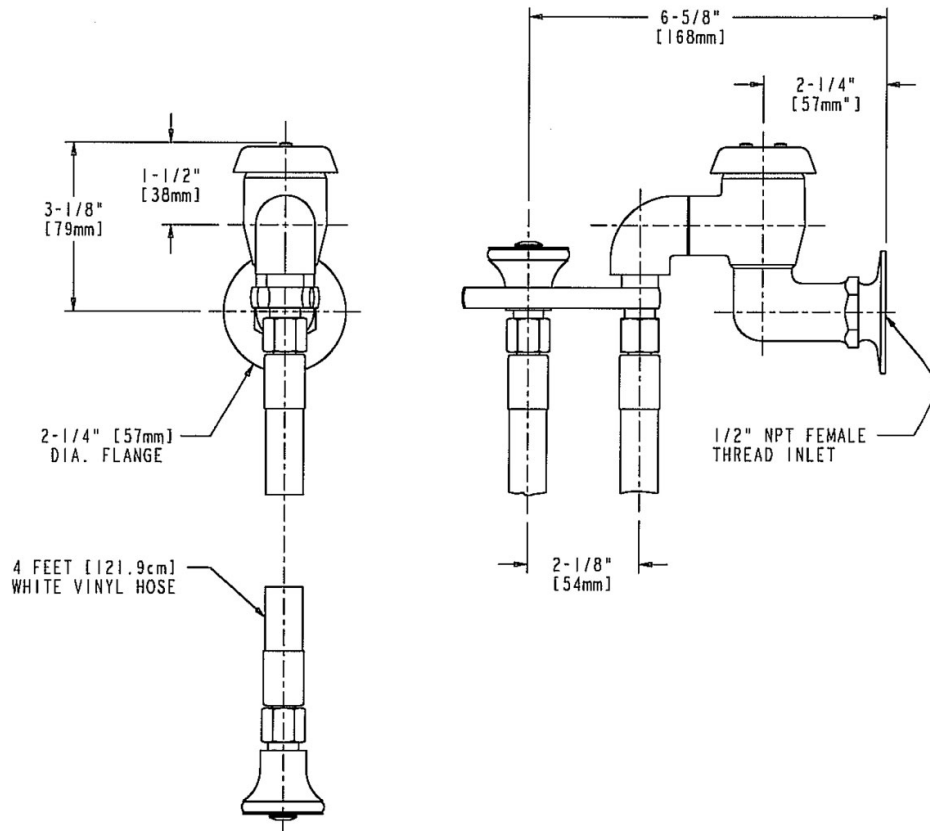

Hygiene, Salon, Mortuary Fittings 778-SVBCP

Product Type

Bed pan cleaner

Features & Specifications

- 48" white vinyl hose assembly
- Male rose spray for use with bed pan cleaner 1.5 GPM
- Vacuum breaker assembly
- Includes atmospheric vacuum breaker
- Complies with the requirements of the Buy American Act of 1933.

Contractor _____

Submitted as Shown

Submitted with Variations

Date _____

Architect/Engineer Specification

Chicago Faucets No. 778-SVBCP, Bed Pan Cleaner with single handle, wall-mounted, chrome plated. Full-flow male rose spray. 1/2" NPT female thread inlet with integral flange. 48" white vinyl hose. Includes atmospheric vacuum breaker. This product is tested and certified to industry standards: ASME A112.18.1/CSA B125.1, and ASSE 1001.